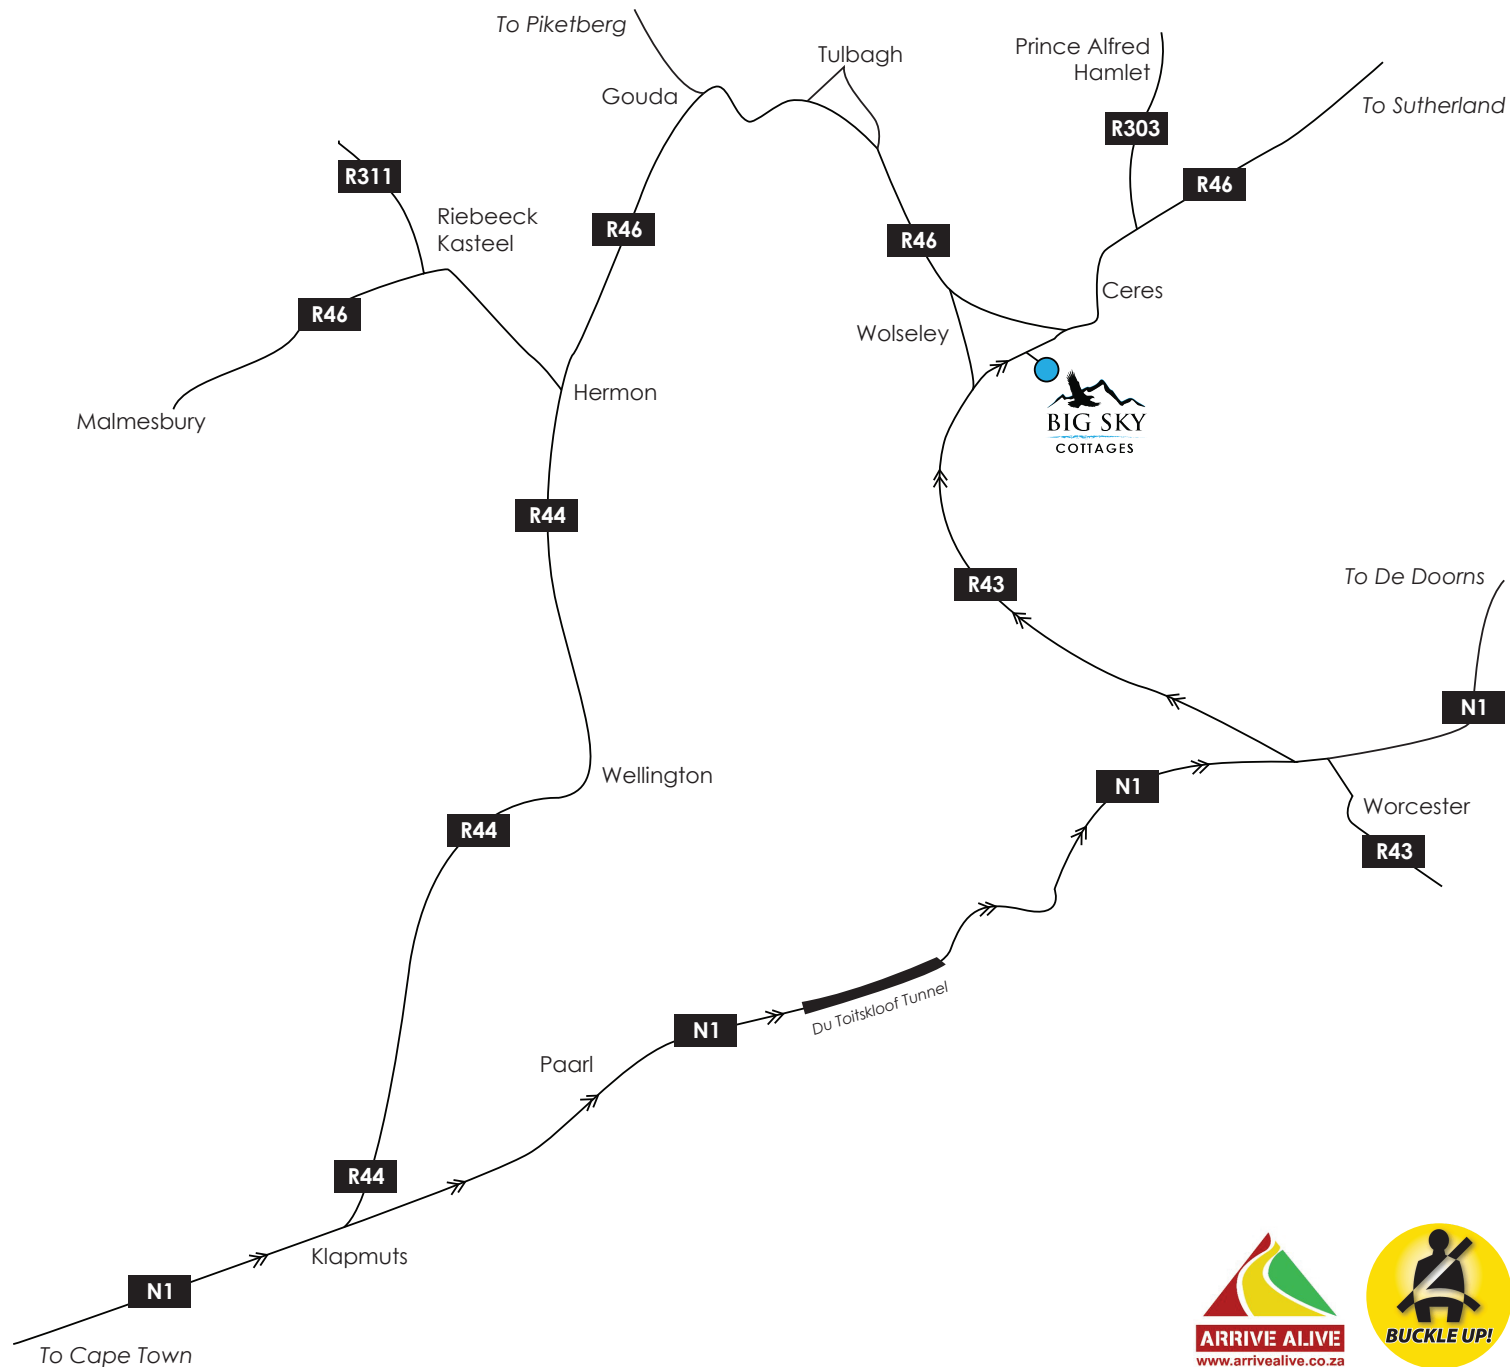

# DIRECTIONS TO BIG SKY COTTAGES

## DIRECTIONS FROM CAPE TOWN TO BIG SKY COTTAGES

- Take N1 to Worcester.
- Drive through tunnel.
- Turn left at R43 to Ceres.
- Follow the R43 past the Wolseley turn off for about 4km's until you see the signboard BIG SKY COTTAGES (38,5km from Worcester turn off to the farm).

## GPS COORDINATES:

Latitude: -33.431101

Longitude: 19.247092

## IF LOST, CALL:

+27 71 354 9209 or

+27 82 551 7022

\* Please Note:

If driving on the N1 to Big Sky Cottages or if you're driving from Worcester on the R43 to Ceres using Google Maps, it will take you through Wolseley town. **This is wrong. Do not turn off to Wolseley.** Stay on the R43 in the direction of Ceres.